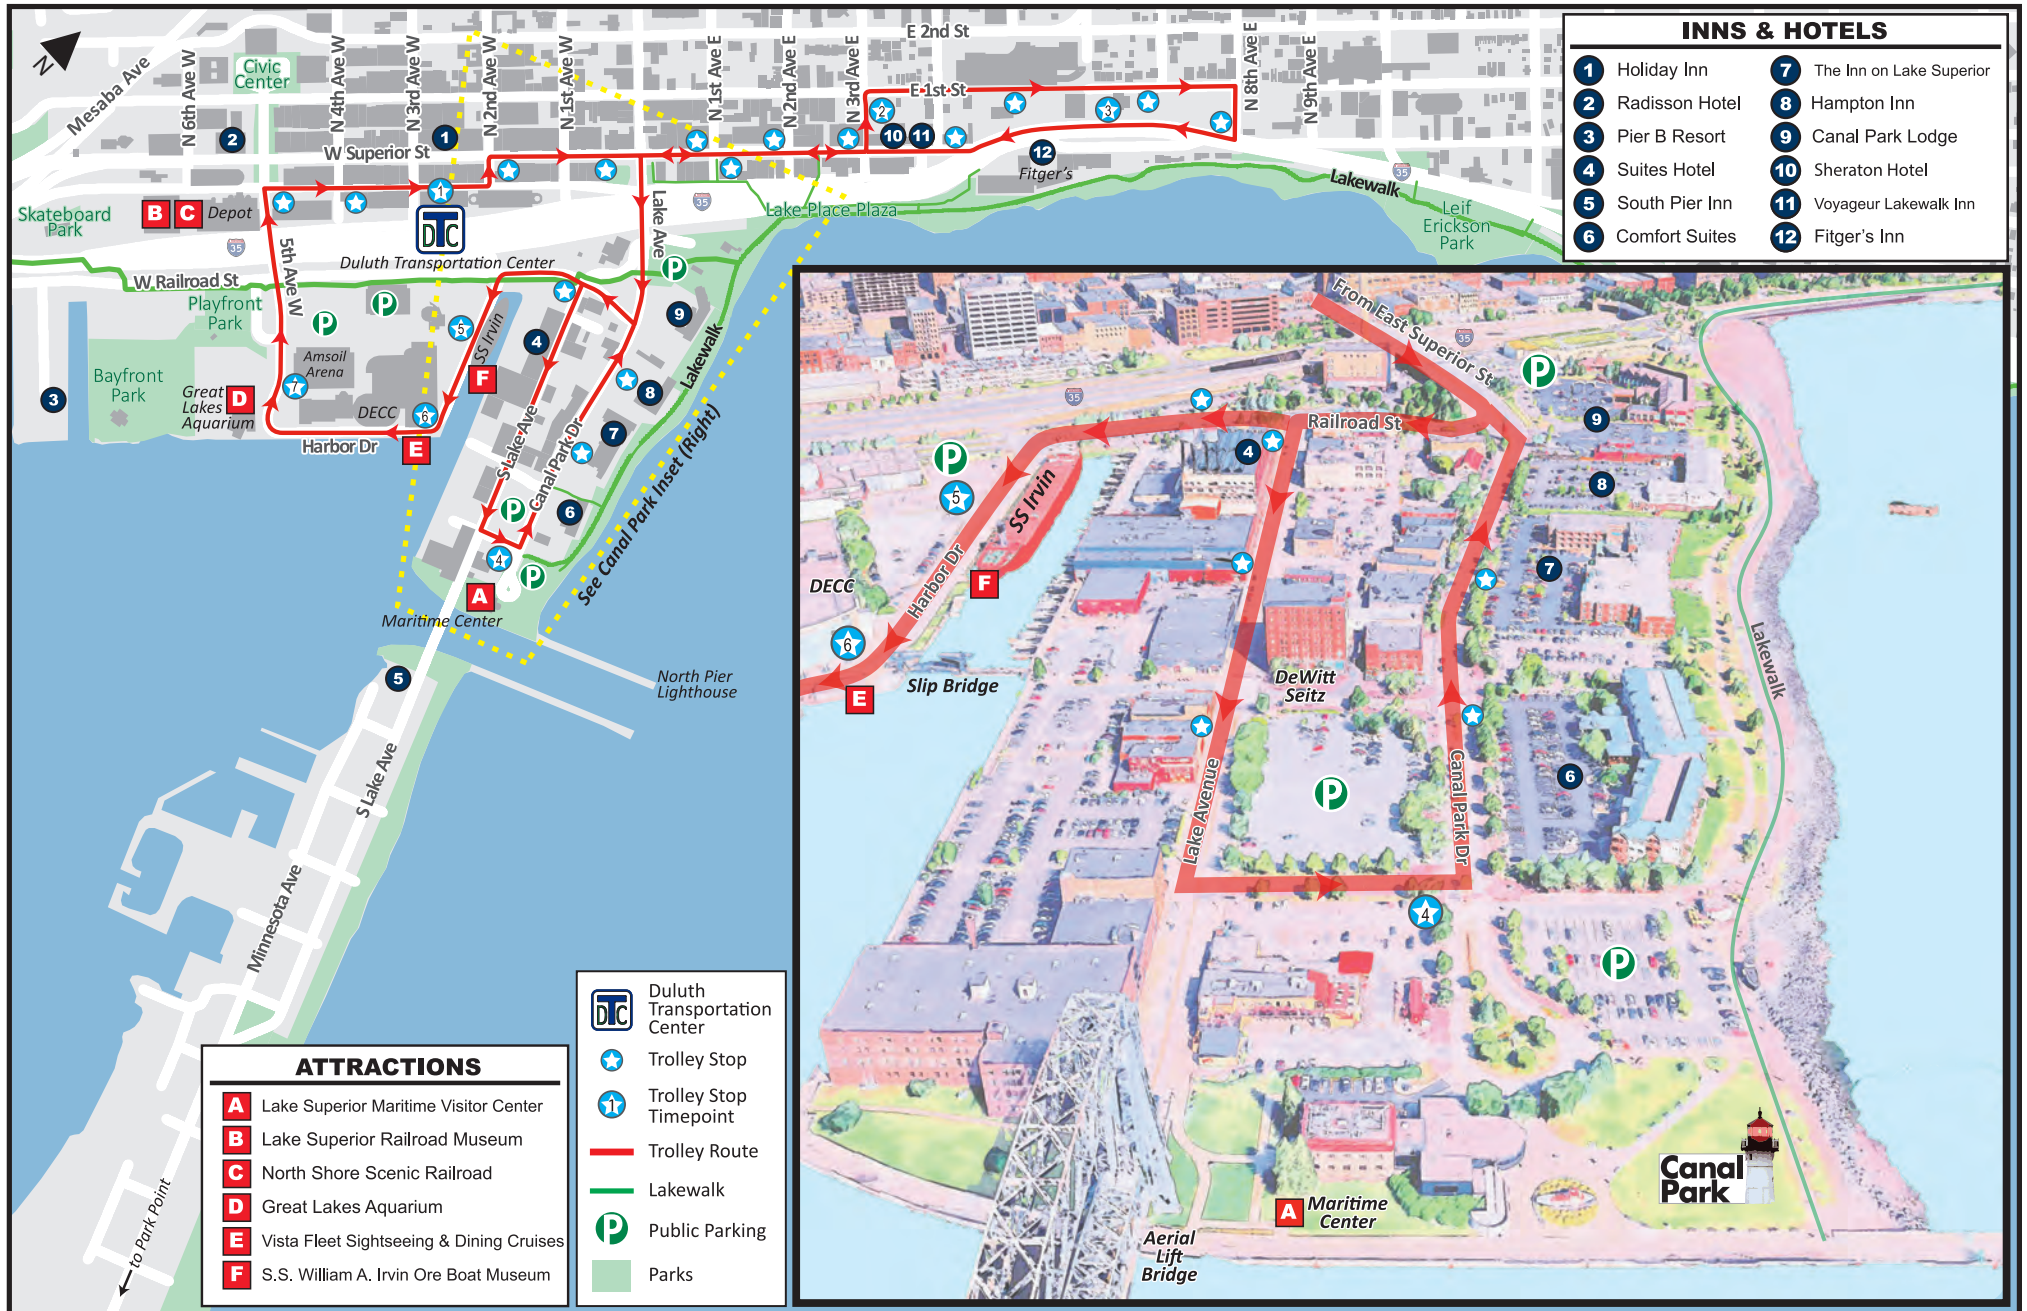

Port Town Trolley Special Autumn Service Schedule

EFFECTIVE September 4, 2018

Daily

From Downtown

Route	Transportation Center	3rd AE & 1st St.	Fitger's	Morse St. @ Grandma's
19	11:30a	11:33a	11:37a	11:44a
19	12:00p	12:03p	12:07p	12:14p
19	12:30p	12:34p	12:39p	12:46p
19	1:00p	1:04p	1:09p	1:16p
19	1:30p	1:34p	1:39p	1:46p
19	2:00p	2:04p	2:09p	2:16p
19	2:30p	2:34p	2:39p	2:46p
19	3:00p	3:04p	3:09p	3:16p
19	3:30p	3:34p	3:39p	3:46p
19	4:00p	4:04p	4:09p	4:16p
19	4:30p	4:34p	4:39p	4:46p
19	5:00p	5:04p	5:09p	5:16p
19	5:30p	5:34p	5:39p	5:46p
19	6:00p	6:04p	6:09p	6:16p
19	6:30p	6:34p	6:39p	6:46p
19	7:00p	7:04p	7:09p	7:16p

To Downtown

Route	Morse St. @ Grandma's	Invin	Vista	Aquarium	Transportation Center
19	11:52a	11:55a	11:56a	11:57a	12:00p
19	12:22p	12:25p	12:26p	12:27p	12:30p
19	12:51p	12:55p	12:56p	12:57p	1:00p
19	1:21p	1:25p	1:26p	1:27p	1:30p
19	1:51p	1:55p	1:56p	1:57p	2:00p
19	2:21p	2:25p	2:26p	2:27p	2:30p
19	2:51p	2:55p	2:56p	2:57p	3:00p
19	3:21p	3:25p	3:26p	3:27p	3:30p
19	3:51p	3:55p	3:56p	3:57p	4:00p
19	4:21p	4:25p	4:26p	4:27p	4:30p
19	4:51p	4:55p	4:56p	4:57p	5:00p
19	5:21p	5:25p	5:26p	5:27p	5:30p
19	5:51p	5:55p	5:56p	5:57p	6:00p
19	6:21p	6:25p	6:26p	6:27p	6:30p
19	6:51p	6:55p	6:56p	6:57p	7:00p
19	7:21p	7:25p	7:26p	7:27p	7:30p

218-722-7283
duluthtransit.com

Port Town Trolley Special Autumn Service Route Map

EFFECTIVE September 4, 2018

Discover Bayfront, Canal Park, the HART District and downtown this Autumn for FREE!