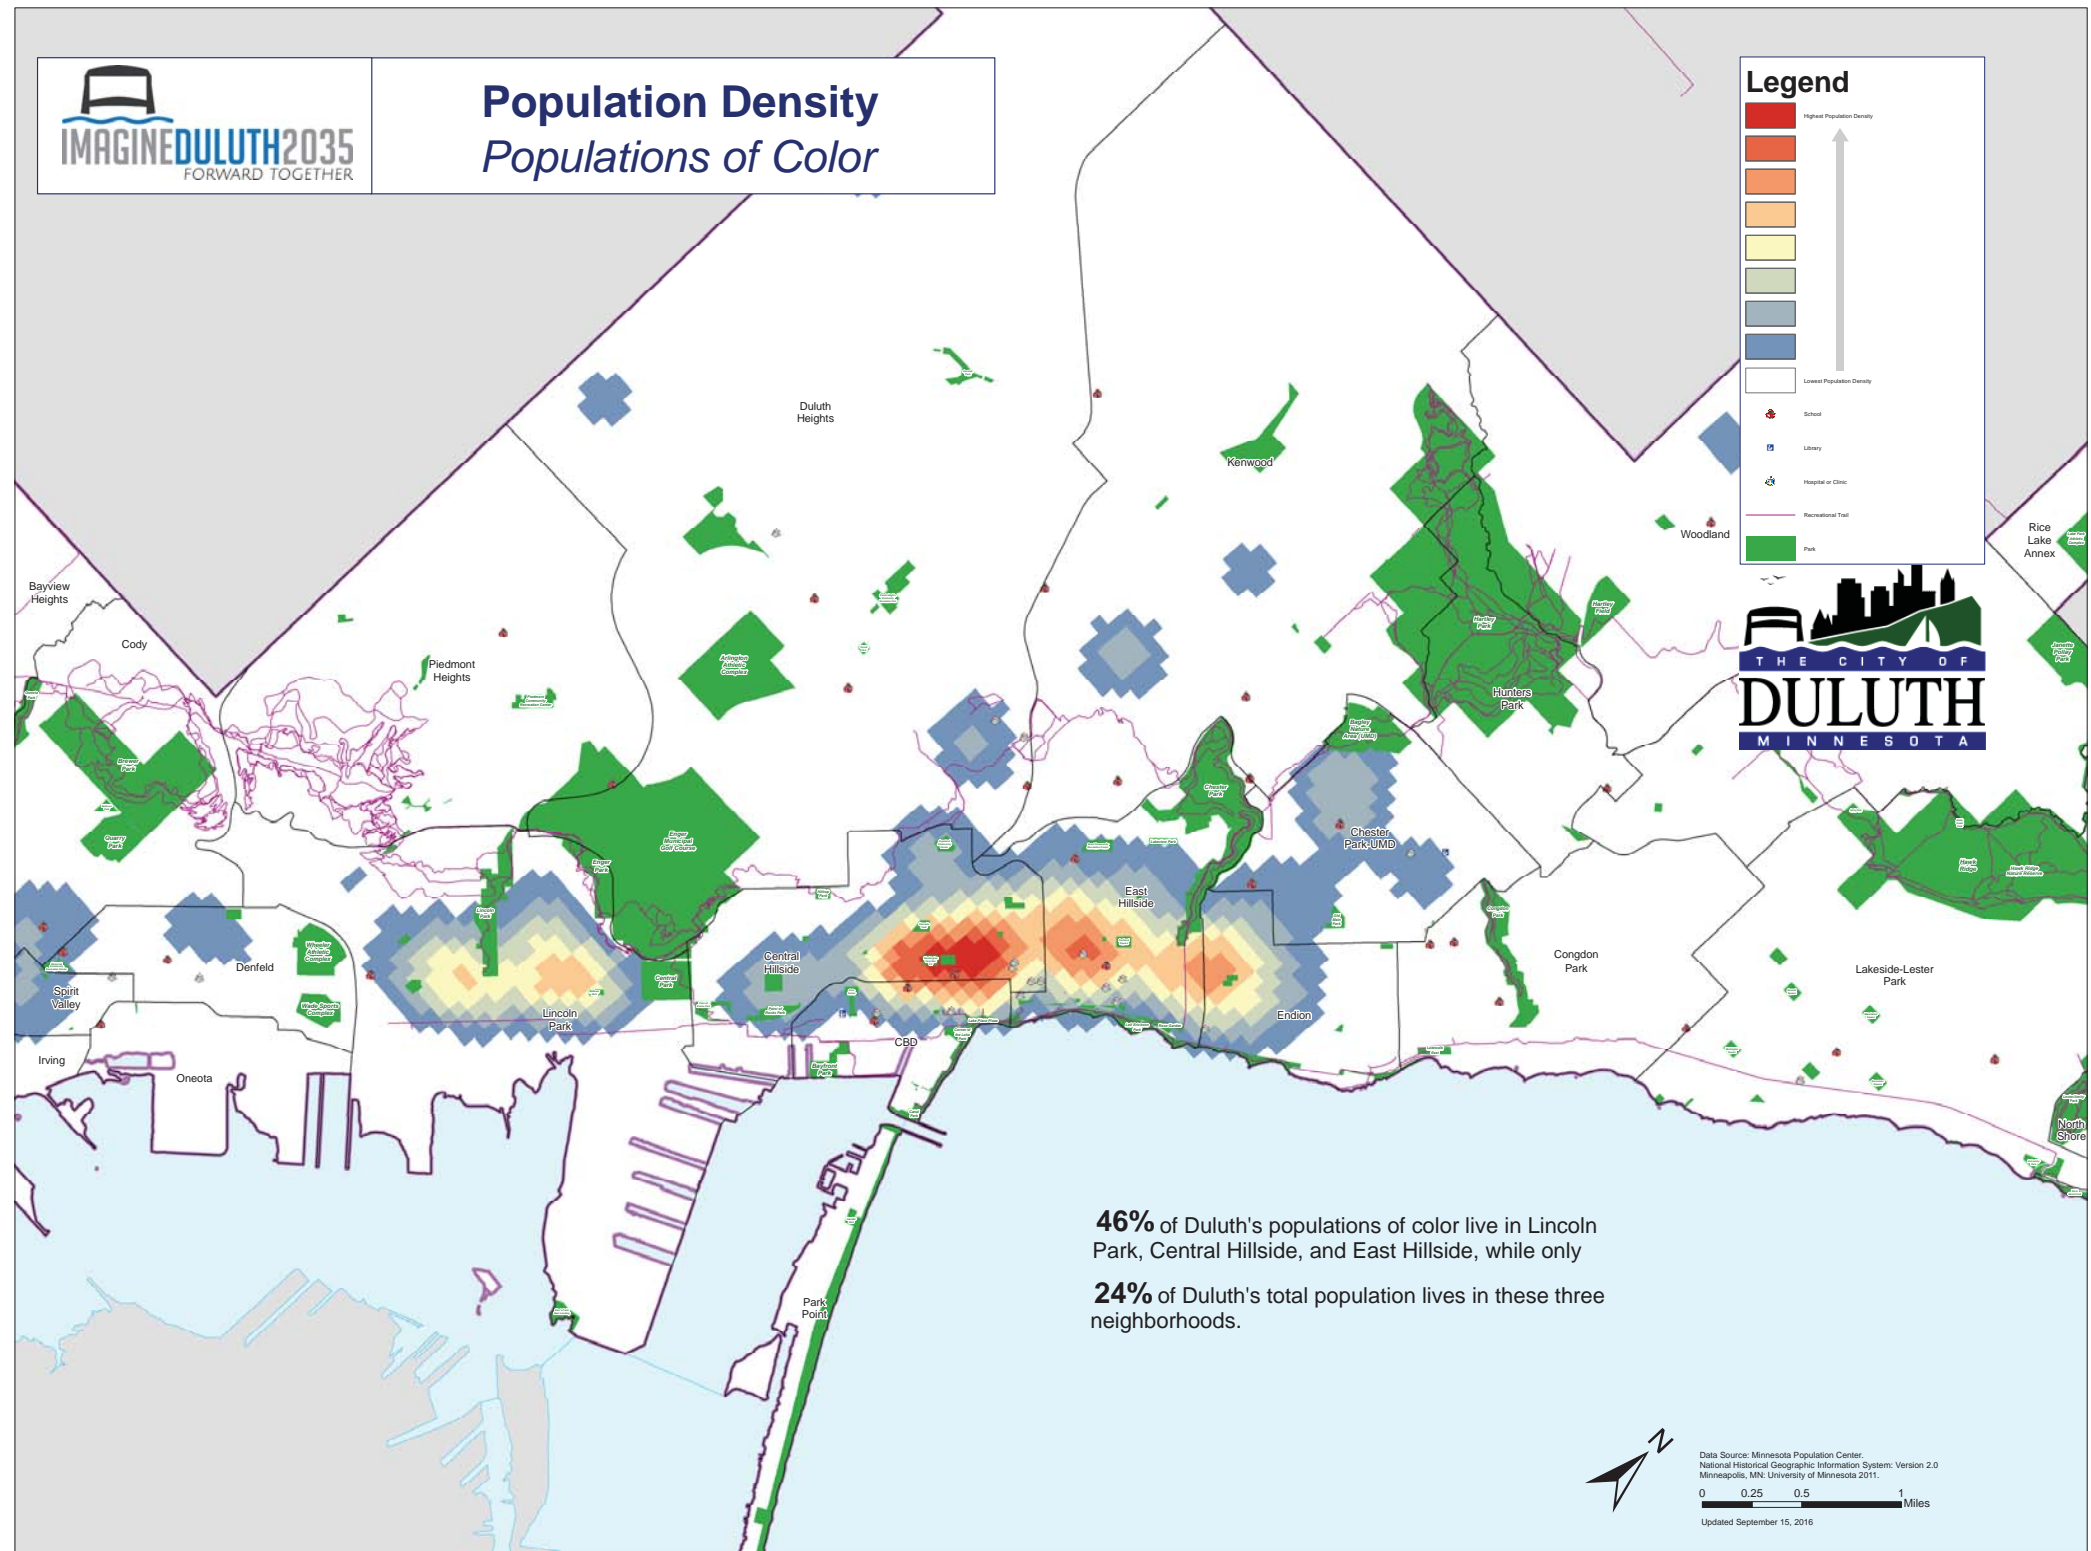

# Population Density

## Populations of Color

### Legend

- Highest Population Density
- Lowest Population Density
- School
- Library
- Hospital or Clinic
- Recreational Trail
- Park

**46%** of Duluth's populations of color live in Lincoln Park, Central Hillside, and East Hillside, while only **24%** of Duluth's total population lives in these three neighborhoods.