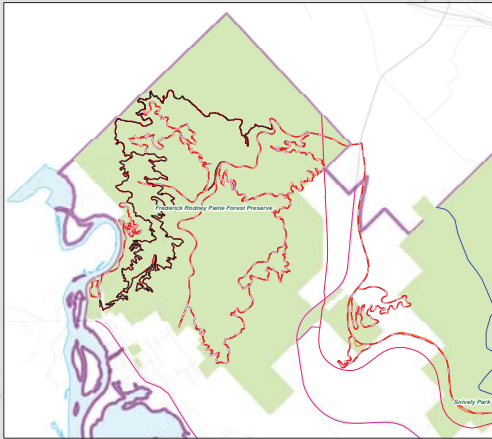

# Bicycle Routes in Duluth

## Paved and Unpaved Routes

- Duluth Trails**
- Type**
- Mountain Biking
  - Duluth Traverse - 2014
  - Bike Lane
  - Future Path
  - Multi-Use Path
  - On Street
  - Skyline
  - Schools
  - Park
  - Municipal Boundary

Fond du Lac

0 0.25 0.5 1 1.5 Miles

Updated 9/15/16