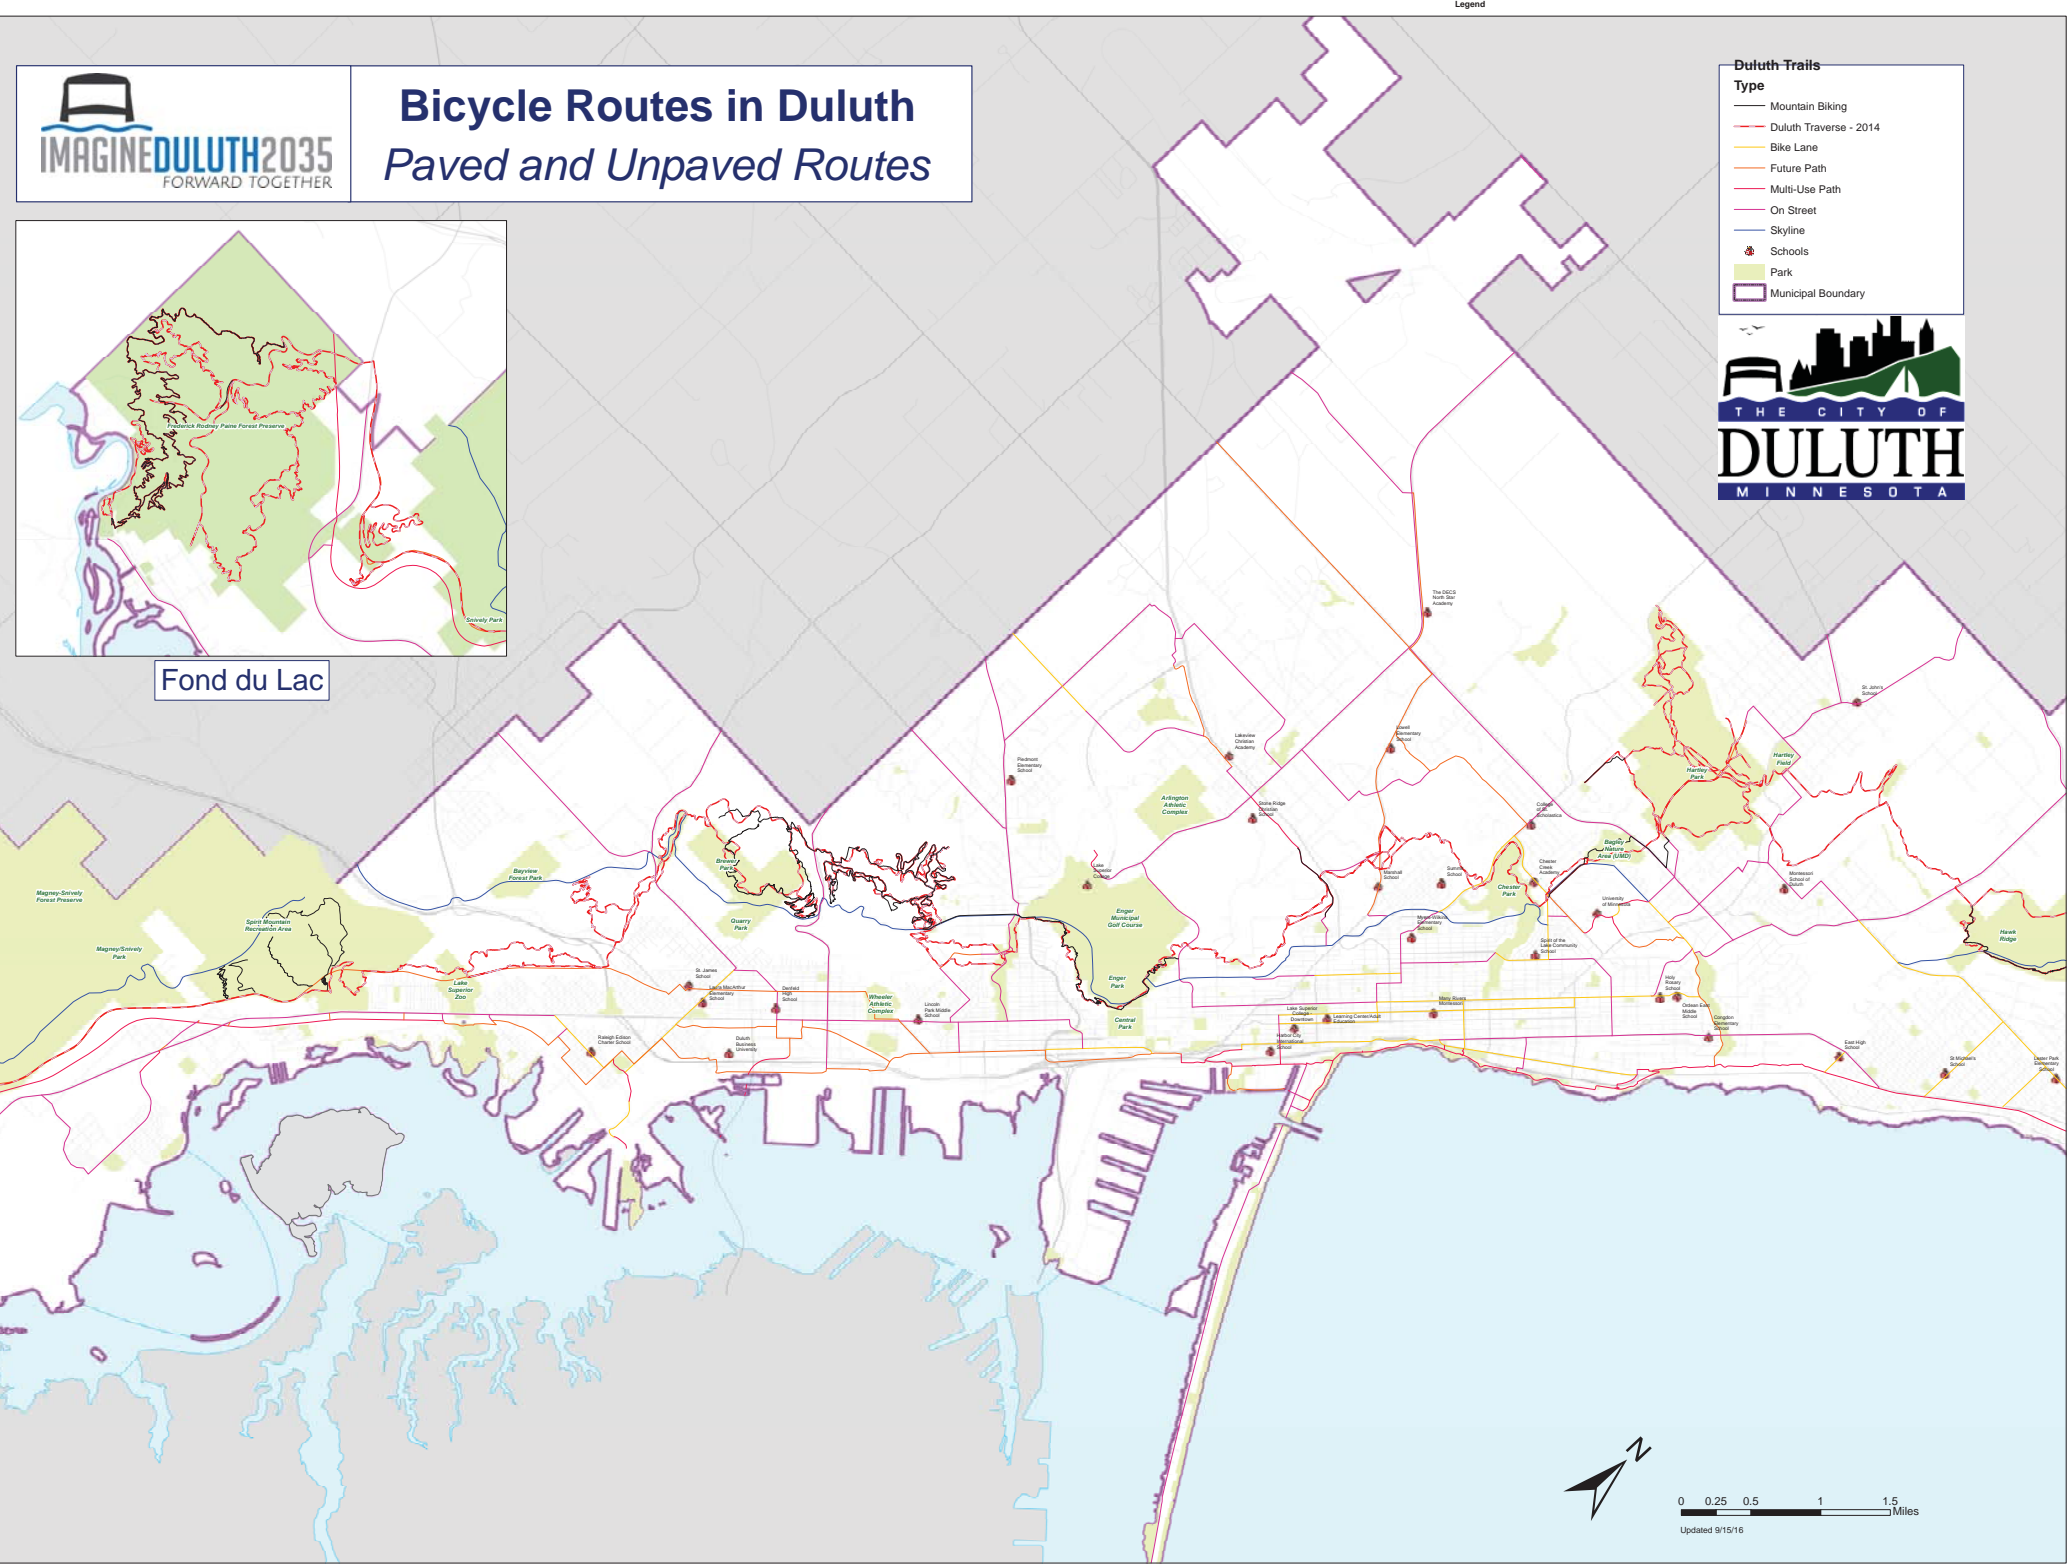

# Bicycle Routes in Duluth

## Paved and Unpaved Routes

- Duluth Trails**
- Type**
- Mountain Biking
  - Duluth Traverse - 2014
  - Bike Lane
  - Future Path
  - Multi-Use Path
  - On Street
  - Skyline
  - Schools
  - Park
  - Municipal Boundary

Fond du Lac

0 0.25 0.5 1 1.5 Miles

Updated 9/15/16